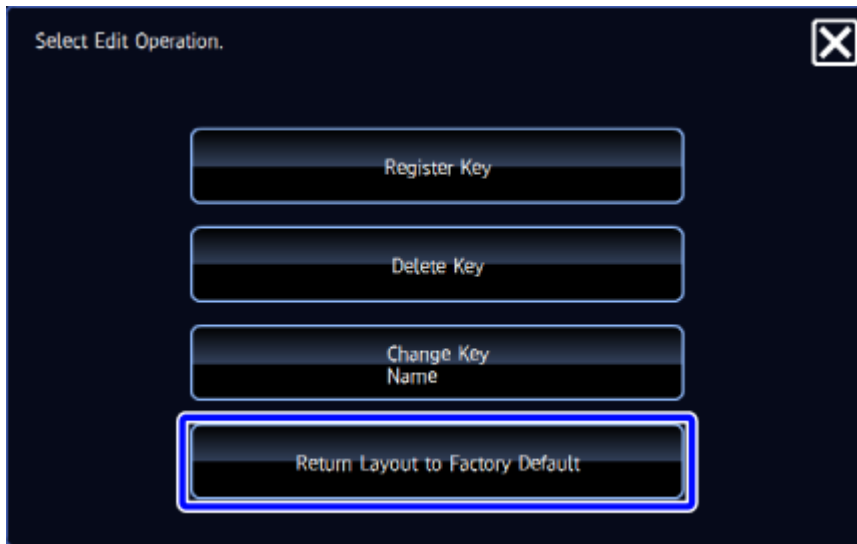

Resetting the key status to the factory default setting

1. **1**
  Tap the **[Edit Home]** key on the action panel
  If user authentication is not provided, enter the Administrator Password.
2. **2**
  Tap the **[Return Layout to Factory Default]** key
  The key status is reset to the factory default setting.