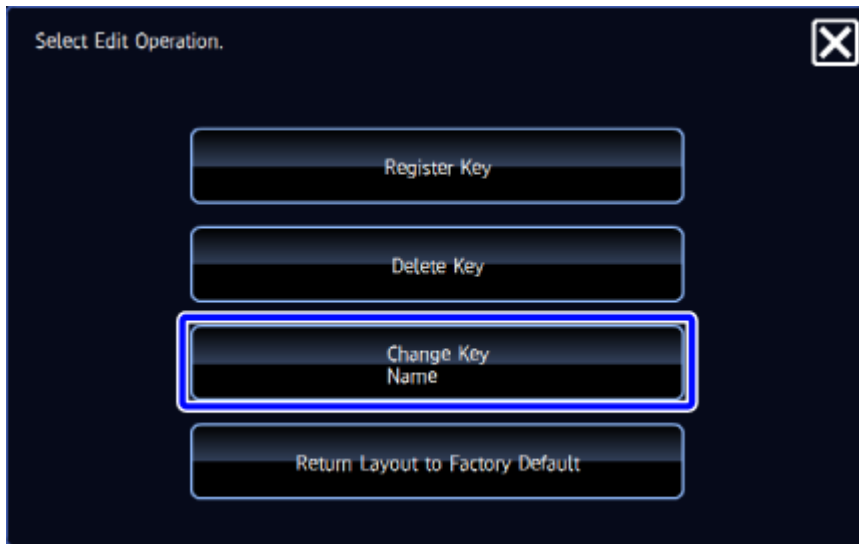

A confirmation screen appears.

4.

Tap the **[Yes]** key

The selected key is deleted from the home screen.

## Changing a key name

1.

Tap the **[Edit Home]** key on the action panel

If user authentication is not provided, enter the Administrator Password.

2.

Customizing the Home Screen

Tap the **[Change Key Name]** key