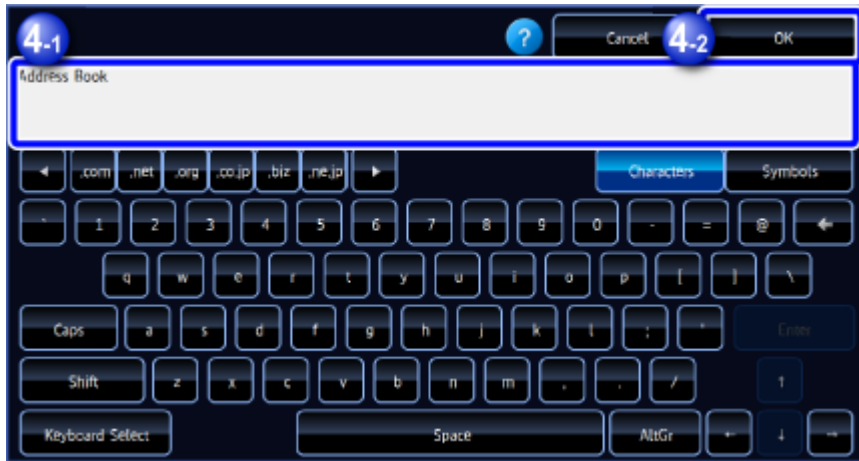

3.

Tap the key you want to change the name

The soft keyboard is displayed.

4.

Enter a new name and then tap the **[OK]** key

The name of the selected key is changed.

## Resetting the key status to the factory default setting

1. **1**  
Tap the **[Edit Home]** key on the action panel  
If user authentication is not provided, enter the Administrator Password.
2. **2**  
Tap the **[Return Layout to Factory Default]** key  
The key status is reset to the factory default setting.