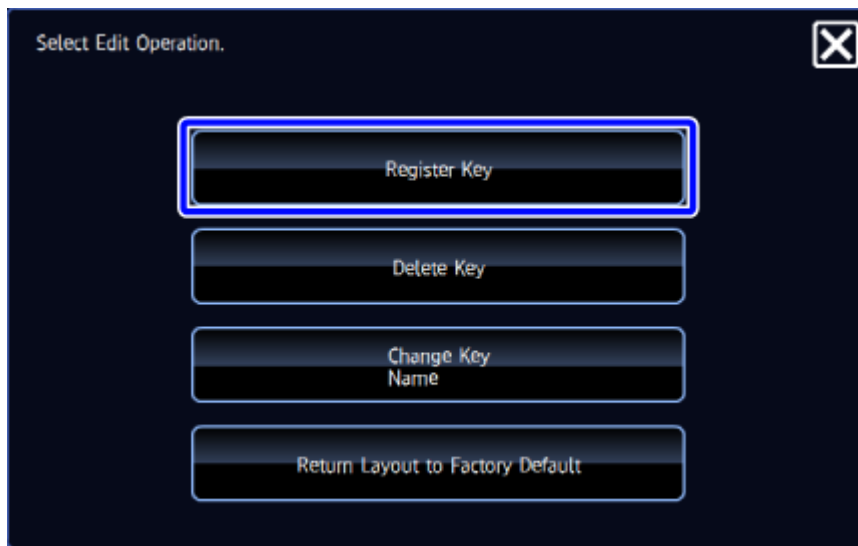

### Adding a key

1.

Tap the **[Edit Home]** key on the action panel

If user authentication is not provided, enter the Administrator Password.

2.

Tap the **[Register Key]** key

3.

Tap a function you want to add

The selected key is displayed in the home screen.