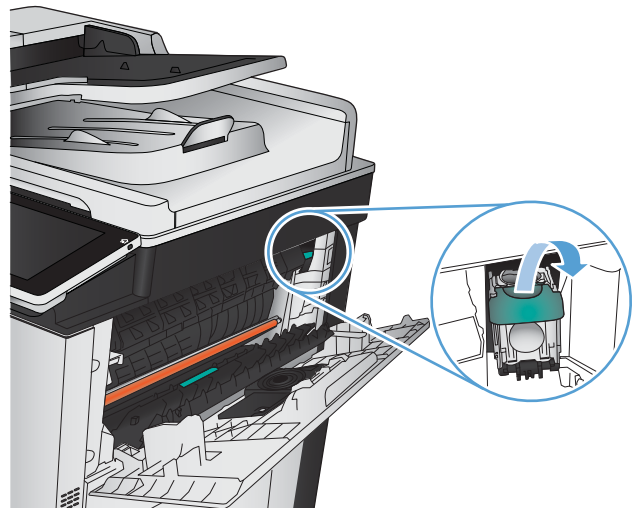

HP LaserJet Enterprise 700 color MFP M775

Staples (stapling models only)

Item	Description	Part number
Staple cartridge	Each cartridge holds 5,000 unformed staples.	C8091A

For more information, go to www.hp.com/go/learnaboutsupplies.

Load staples

1. Open the upper-right door.

2. Pull the staple cartridge up and out to remove it.

3. Insert the new staple cartridge into the opening. Press down on the top of the staple cartridge until it clicks into place.