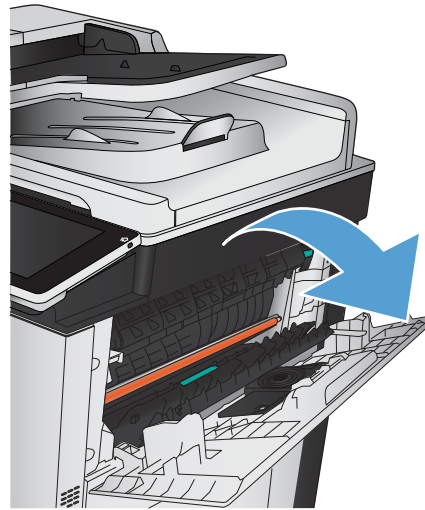

HP LaserJet Enterprise 700 color MFP M775

Staples (stapling models only)

Item	Description	Part number
Staple cartridge	Each cartridge holds 5,000 unformed staples.	C8091A

For more information, go to www.hp.com/go/learnaboutsupplies.

Load staples

1. Open the upper-right door.

2. Pull the staple cartridge up and out to remove it.

3. Insert the new staple cartridge into the opening. Press down on the top of the staple cartridge until it clicks into place.