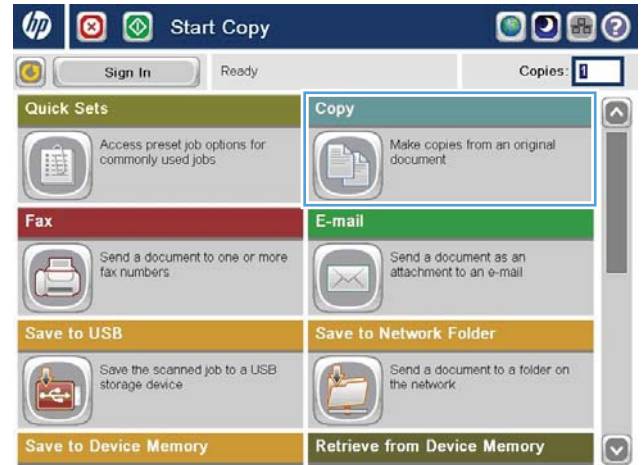

HP LaserJet Enterprise 700 color MFP M775

Collate a copy job

1. From the Home screen on the product control panel, touch the **Copy** button.

2. Touch the **Collate** button.

3. Touch the **Collate on (Sets in page order)** option. Touch the **OK** button.

4. Touch the **Start** button.