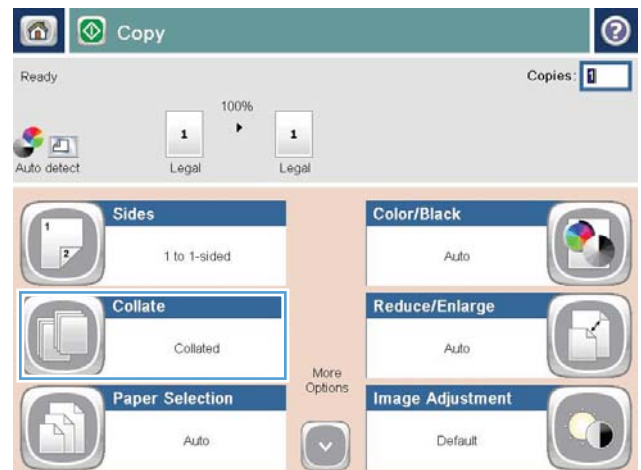

HP LaserJet Enterprise 700 color MFP M775

Collate a copy job

1. From the Home screen on the product control panel, touch the **Copy** button.

2. Touch the **Collate** button.

3. Touch the **Collate on (Sets in page order)** option. Touch the **OK** button.

4. Touch the **Start** button.