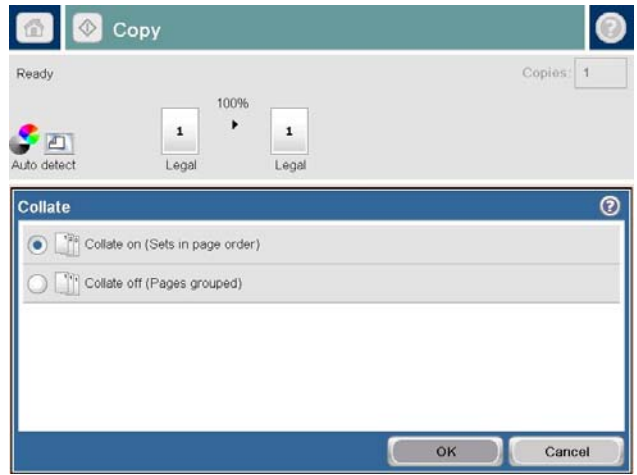

HP LaserJet Enterprise 700 color MFP M775

Collate a copy job

1. From the Home screen on the product control panel, touch the **Copy** button.

2. Touch the **Collate** button.

3. Touch the **Collate on (Sets in page order)** option. Touch the **OK** button.