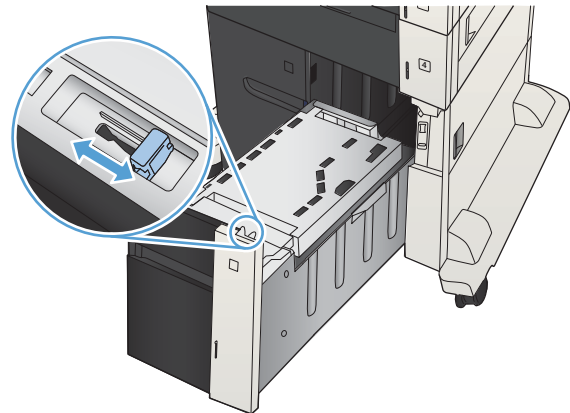

## Load the 3,500-sheet high-capacity tray

The 3,500-sheet high-capacity tray supports only A4 and Letter-size paper.

1. Open the right and left sides of the tray.

2. On each side, adjust the paper-size lever to the correct position for the paper you are using.

3. Load full reams of paper into each side of the tray. The right side holds 1,500 sheets of paper. The left side holds 2,000 sheets of paper.

**NOTE:** For best results, load full reams of paper. Avoid dividing reams into smaller sections.