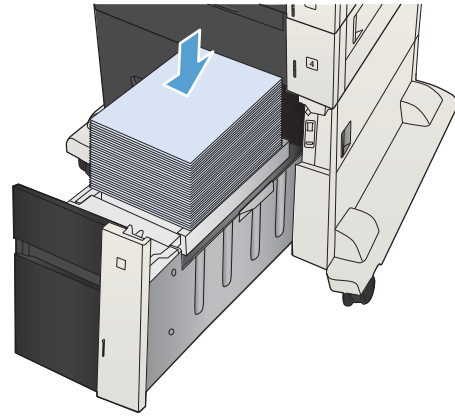

## Load the 3,500-sheet high-capacity tray

The 3,500-sheet high-capacity tray supports only A4 and Letter-size paper.

1. Open the right and left sides of the tray.

2. On each side, adjust the paper-size lever to the correct position for the paper you are using.

3. Load full reams of paper into each side of the tray. The right side holds 1,500 sheets of paper. The left side holds 2,000 sheets of paper.

**NOTE:** For best results, load full reams of paper. Avoid dividing reams into smaller sections.

4. Close the right and left sides of the tray.