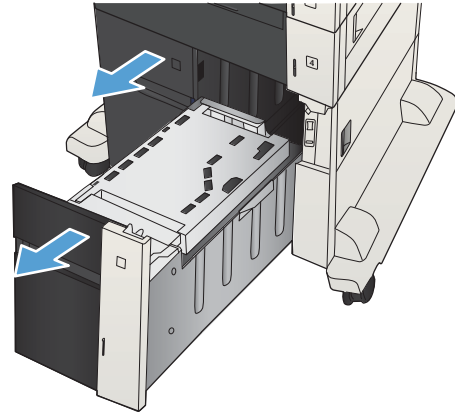

## Load the 3,500-sheet high-capacity tray

The 3,500-sheet high-capacity tray supports only A4 and Letter-size paper.

1. Open the right and left sides of the tray.

2. On each side, adjust the paper-size lever to the correct position for the paper you are using.

3. Load full reams of paper into each side of the tray. The right side holds 1,500 sheets of paper. The left side holds 2,000 sheets of paper.

**NOTE:** For best results, load full reams of paper. Avoid dividing reams into smaller sections.

4. Close the right and left sides of the tray.