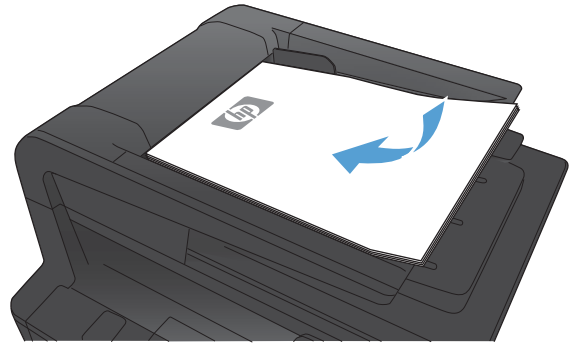

LASERJET PRO 400 MFP M425 SERIES

Copy a multiple-page original

1. Insert the originals into the document feeder face-up.

NOTE: The document feeder capacity is up to 50 sheets of 75 g/m² (20 lb) paper.

2. Adjust the guides until they are snug against the paper.