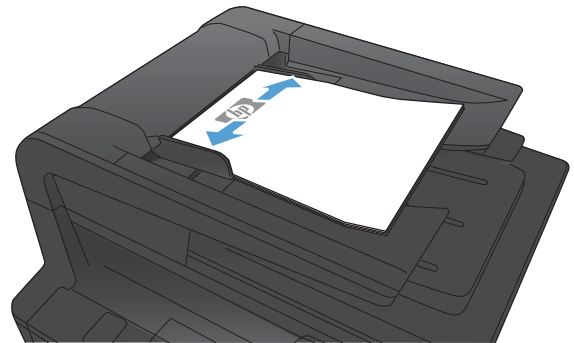

LASERJET PRO 400 MFP M425 SERIES

Copy a multiple-page original

1. Insert the originals into the document feeder face-up.

NOTE: The document feeder capacity is up to 50 sheets of 75 g/m² (20 lb) paper.

2. Adjust the guides until they are snug against the paper.

3. From the Home screen on the product control panel, touch the **Copy** button.
4. Touch the **Start Copy** button to start copying.