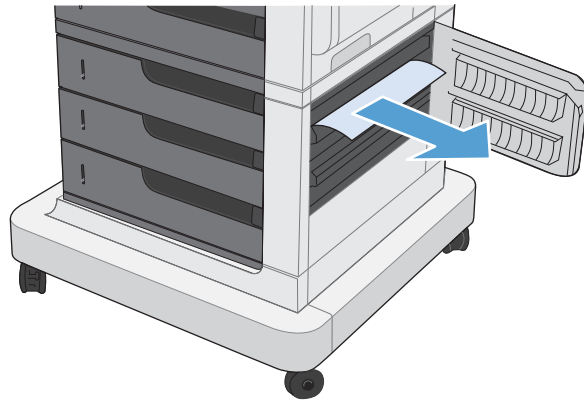

HP Color LaserJet Enterprise CP4020-CP4520 Series Printer

Clear jams in the lower right door (Tray 3, 4, or 5)

1. Open the lower right door.

2. If paper is visible, gently pull the jammed paper up or down to remove it.

3. Close the lower right door.