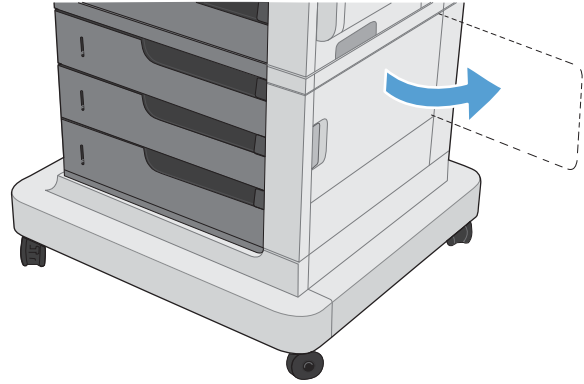

HP Color LaserJet Enterprise CP4020-CP4520 Series Printer

Clear jams in the lower right door (Tray 3, 4, or 5)

1. Open the lower right door.

2. If paper is visible, gently pull the jammed paper up or down to remove it.

3. Close the lower right door.