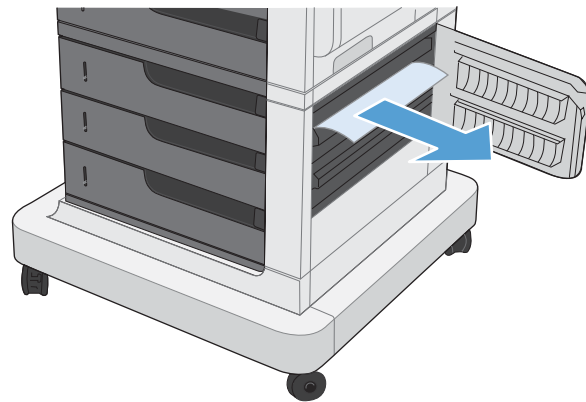

HP LaserJet Enterprise CP5520 Series Printer

Clear jams in the lower right door

1. Open the lower right door.

2. If paper is visible, gently pull the jammed paper up or down to remove it.

3. Close the lower right door.